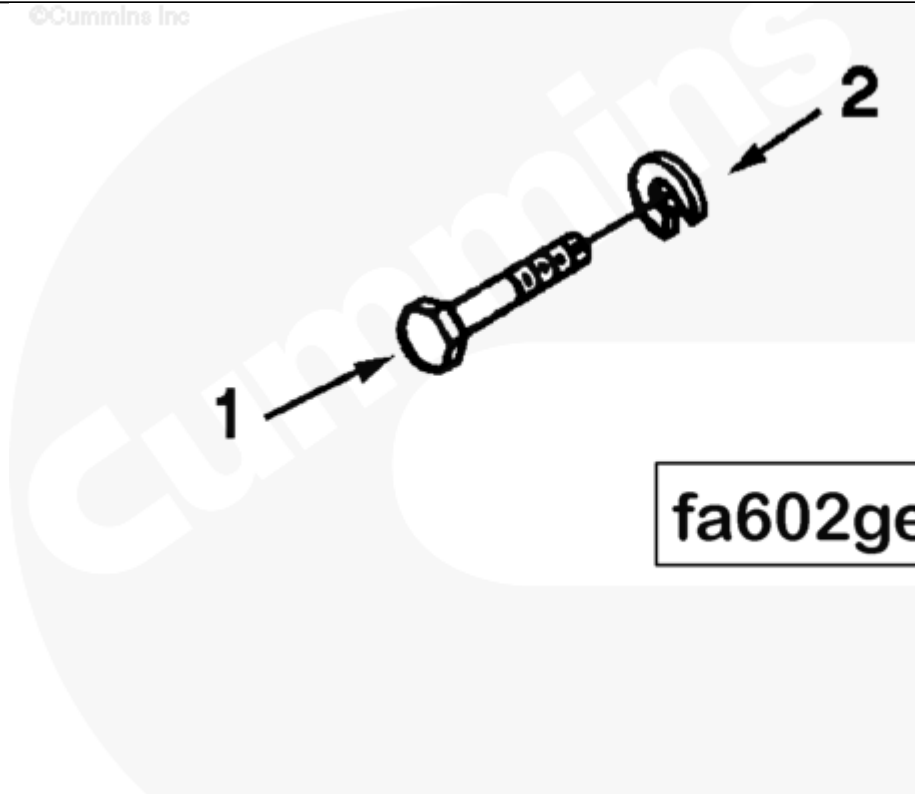

Parts Catalog - Option Detail

Electronic Parts Catalog - Option Detail				
Option	Group	Graphic	Film Card	Date
FA6723-01	08.07	fa602ge	K38	17-MAR-97
Engines	GTA38, K38, KTA38GC CM558, QSK38 CM2150 K106, QSK38 CM2150 MCRS, QSK38 CM850 MCRS			

©Cummins Inc

fa602ge

[SMALL](#) | [MEDIUM](#) | [LARGE](#)

Cart	Ref No	Part Number	Part Description	Required	Remarks
View My Cart					
		FA6723-01	Thermostat Housing Support Mounting		Thermostat housing support...(More)
					mounting. For
					Use with engine mounted heat
					exchanger.
<input type="checkbox"/>	1	S 195 B	Hexagon Head Cap Screw	6	3/4 - 10 X 3 1/4 in.
<input type="checkbox"/>	2	S 611	Lock Washer	6	3/4 in.